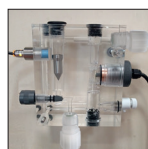

Probe for free
chlorine